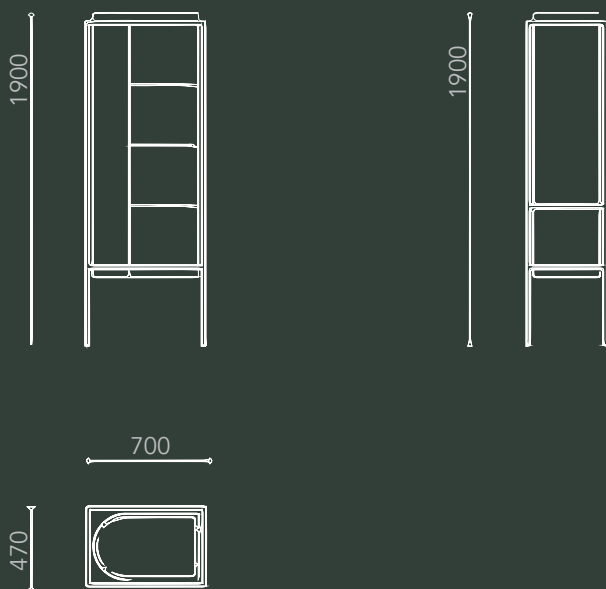

texture suede

apo grey

texture black

navy gloss

mpavilion red

technical specifications

1. medium

2. tall