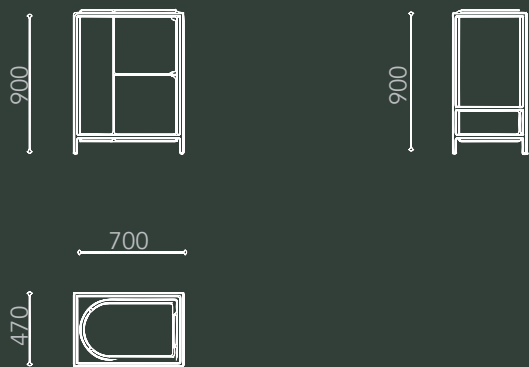

texture suede

apo grey

texture black

navy gloss

mpavilion red

technical specifications

1. medium

2. tall