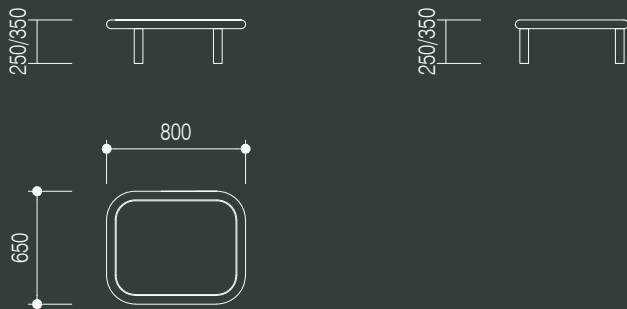

camio

coober pedy

custom

custom powder coat as specified

grazia&co[®]

technical specifications

etta occasional table

small