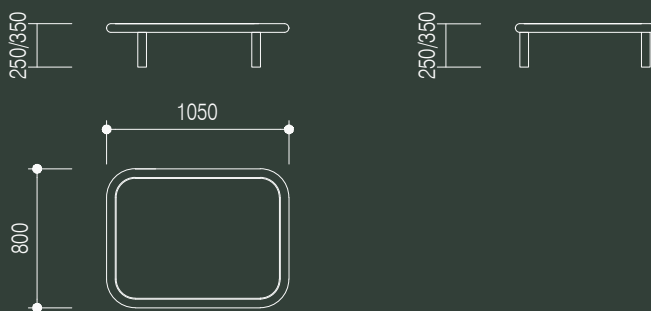

technical specifications

etta occasional table

small

medium

large