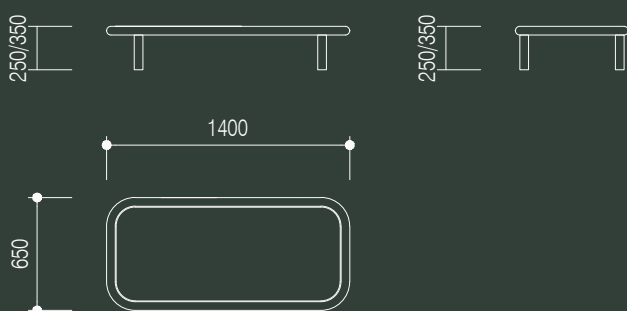

technical specifications

etta occasional table

small

medium

large