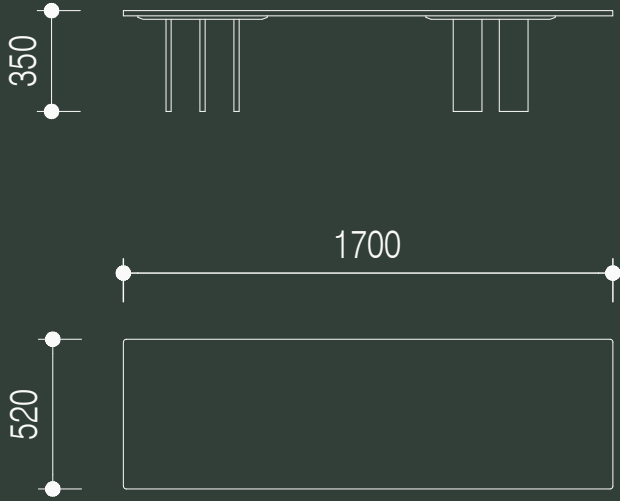

technical specifications

1