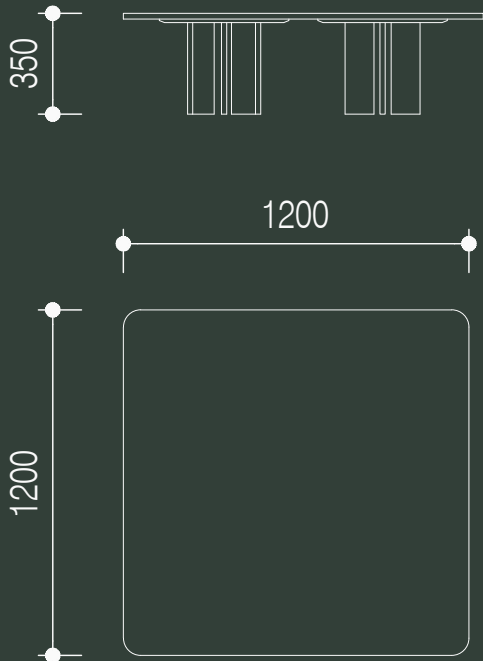

technical specifications

1

2