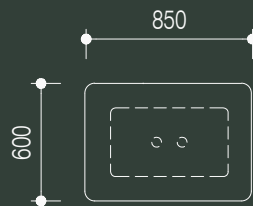

custom powder coat as specified

note: 1400dia table is only available in stone or solid timber top

technical specifications

cafe tables

1

elevation - single row

side elevation - single row

single row - pill shape

single row - rectangle shape

single row - round shape

single row - square shape

2

elevation - double row

side elevation - double row

double row - pill shape

double row - rectangle shape

double row - round shape

double row - square shape

technical specifications

dining tables - small

3

elevation - double row

side elevation - double row

double row - round shape

double row - square shape

4

elevation - triple row

side elevation - triple row

triple row - round shape

triple row - square shape

technical specifications

dining tables - medium