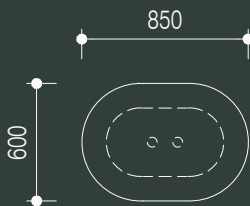

custom powder coat as specified

note: 1400dia table is only available in stone or solid timber top

technical specifications

cafe tables

1

elevation - single row

side elevation - single row

single row - pill shape

single row - rectangle shape

single row - round shape

single row - square shape

2

elevation - double row

side elevation - double row

double row - pill shape

double row - rectangle shape

double row - round shape

double row - square shape

technical specifications

dining tables - small

3

elevation - double row

side elevation - double row

double row - round shape

double row - square shape

4

elevation - triple row

side elevation - triple row

triple row - round shape

triple row - square shape

technical specifications

dining tables - medium