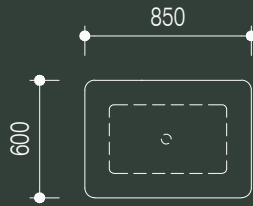

custom powder coat as specified

note: 1400dia table is only available in stone or solid timber top

technical specifications

cafe tables

1

elevation - single row

side elevation - single row

single row - pill shape

single row - rectangle shape

single row - round shape

single row - square shape

2

elevation - double row

side elevation - double row

double row - pill shape

double row - rectangle shape

double row - round shape

double row - square shape

technical specifications

dining tables - small

3

elevation - double row

side elevation - double row

double row - round shape