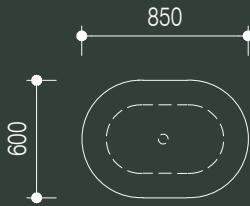

custom powder coat as specified

note: 1400dia table is only available in stone or solid timber top

technical specifications

cafe tables

1

elevation - single row

side elevation - single row

single row - pill shape

single row - rectangle shape

single row - round shape

single row - square shape

2

elevation - double row

side elevation - double row

double row - pill shape

double row - rectangle shape

double row - round shape

double row - square shape

technical specifications

dining tables - small

3

elevation - double row

side elevation - double row

double row - round shape

double row - square shape

4

elevation - triple row

side elevation - triple row

triple row - round shape

triple row - square shape

technical specifications

dining tables - medium