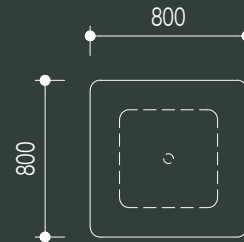

custom powder coat as specified

note: 1400dia table is only available in stone or solid timber top

technical specifications

cafe tables

1

elevation - single row

side elevation - single row

single row - pill shape

single row - rectangle shape

single row - round shape

single row - square shape

2

elevation - double row

side elevation - double row

double row - pill shape

double row - rectangle shape

double row - round shape

double row - square shape

technical specifications

dining tables - small

3

elevation - double row

side elevation - double row

double row - round shape