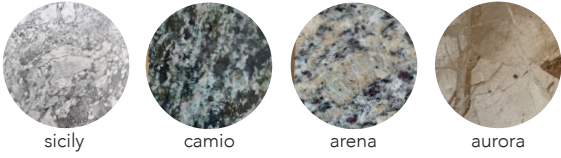

stone - top

compact laminate - top

solid timber - top

house powder coat

premium powder coat

custom

custom powder coat as specified

note: 1400dia table is only available in stone or solid timber top