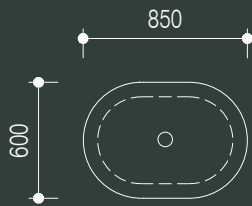

double row - pill shape

double row - rectangle shape

technical specifications

dining tables - large

7

elevation - single row

side elevation - single row

single row - pill shape

single row - rectangle shape

8

elevation - double row

side elevation - double row

double row - pill shape

double row - rectangle shape

technical specifications

high tables - small

9

elevation - single row

side elevation - single row

single row - pill shape

single row - rectangle shape

single row - round shape

single row - square shape

10

elevation - double row

side elevation - double row

double row - pill shape

double row - rectangle shape

double row - round shape

double row - square shape

11

elevation - double row