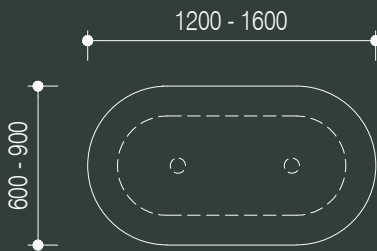

double row - round shape

double row - square shape

technical specifications

dining tables - small

3

elevation - double row

side elevation - double row

double row - round shape

double row - square shape

4

elevation - triple row

side elevation - triple row

triple row - round shape

triple row - square shape

technical specifications

dining tables - medium

5

elevation - single row

side elevation - single row

single row - pill shape

single row - rectangle shape

6

elevation - double row

side elevation - double row

double row - pill shape

double row - rectangle shape

technical specifications

dining tables - large

7

elevation - single row

side elevation - single row

single row - pill shape