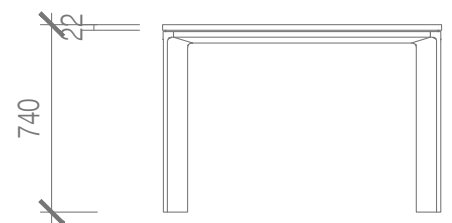

custom finishes as specified

1 - 2100L

note - based on 500mm wide chair

2 - 2400L

note - based on 500mm wide chair

3 - 2700L

note - based on 500mm wide chair

4 - 3000L