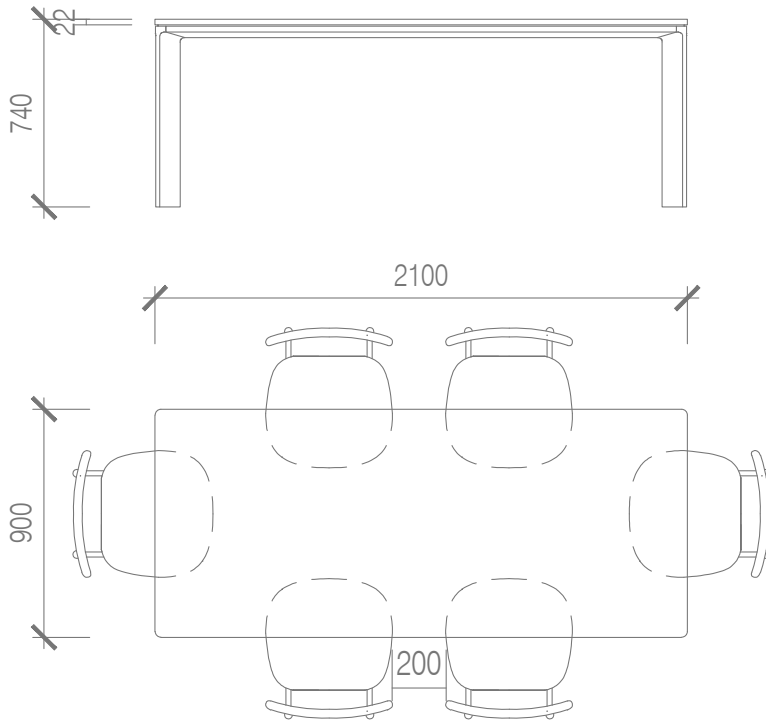

custom finishes as specified

1 - 2100L

note - based on 500mm wide chair

2 - 2400L

note - based on 500mm wide chair

3 - 2700L

note - based on 500mm wide chair

4 - 3000L