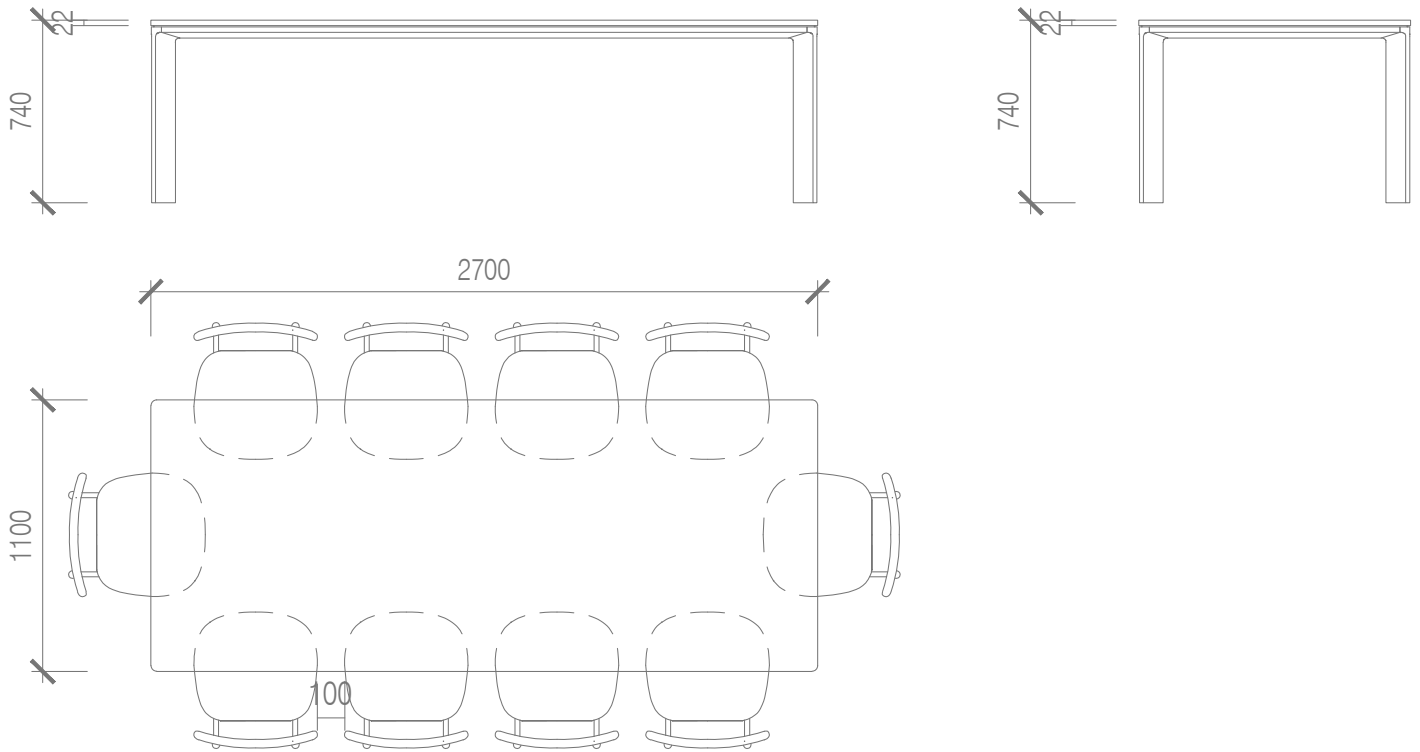

custom finishes as specified

1 - 2100L

note - based on 500mm wide chair

2 - 2400L

note - based on 500mm wide chair

3 - 2700L

note - based on 500mm wide chair

4 - 3000L