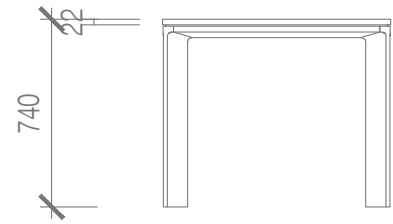

custom finishes as specified

1 - 2100L

note - based on 500mm wide chair

2 - 2400L

note - based on 500mm wide chair

3 - 2700L

note - based on 500mm wide chair

4 - 3000L