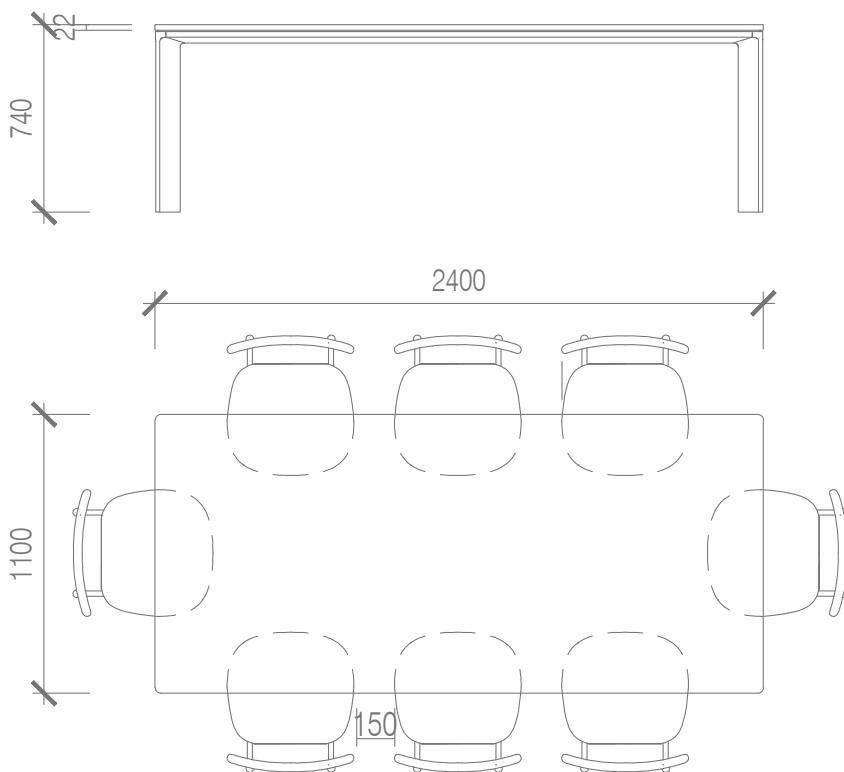

custom finishes as specified

1 - 2100L

note - based on 500mm wide chair

2 - 2400L

note - based on 500mm wide chair

3 - 2700L

note - based on 500mm wide chair

4 - 3000L