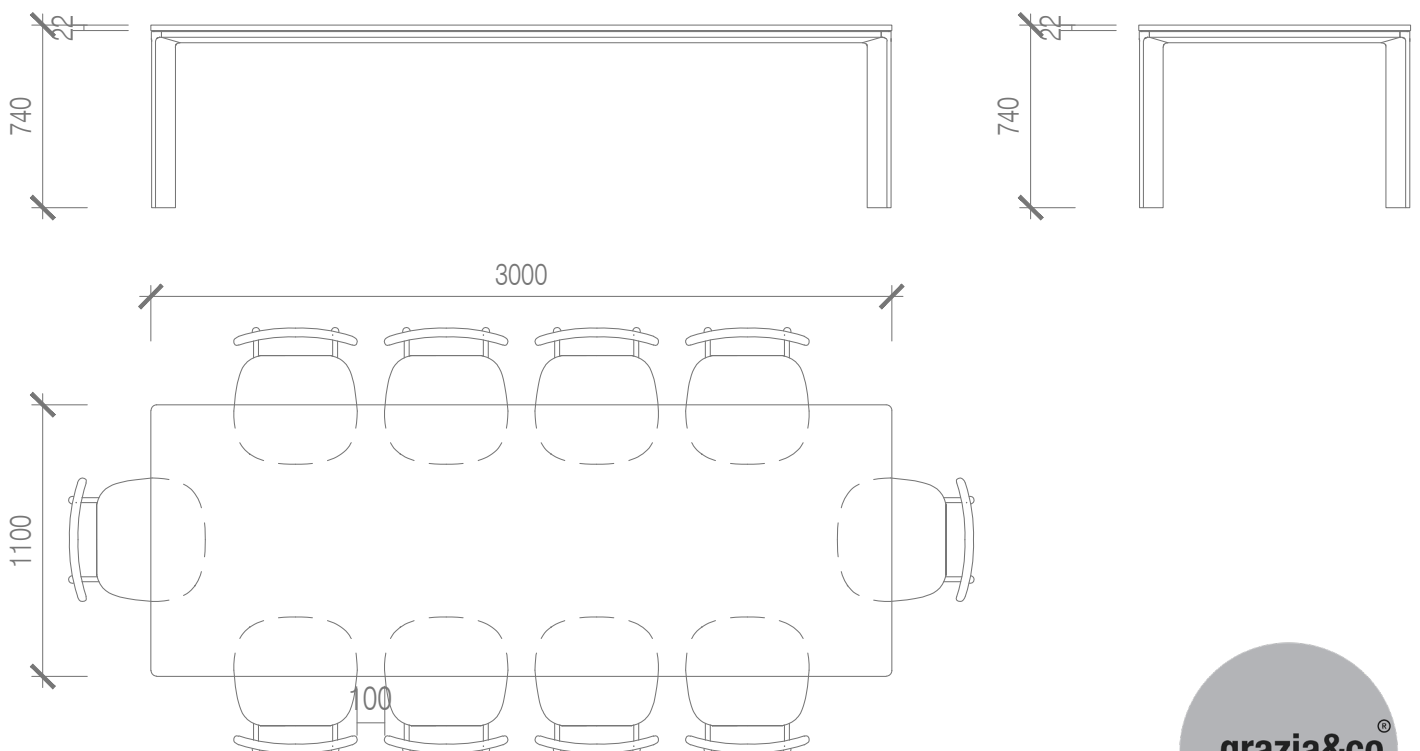

custom finishes as specified

1 - 2100L

note - based on 500mm wide chair

2 - 2400L

note - based on 500mm wide chair

3 - 2700L

note - based on 500mm wide chair

4 - 3000L