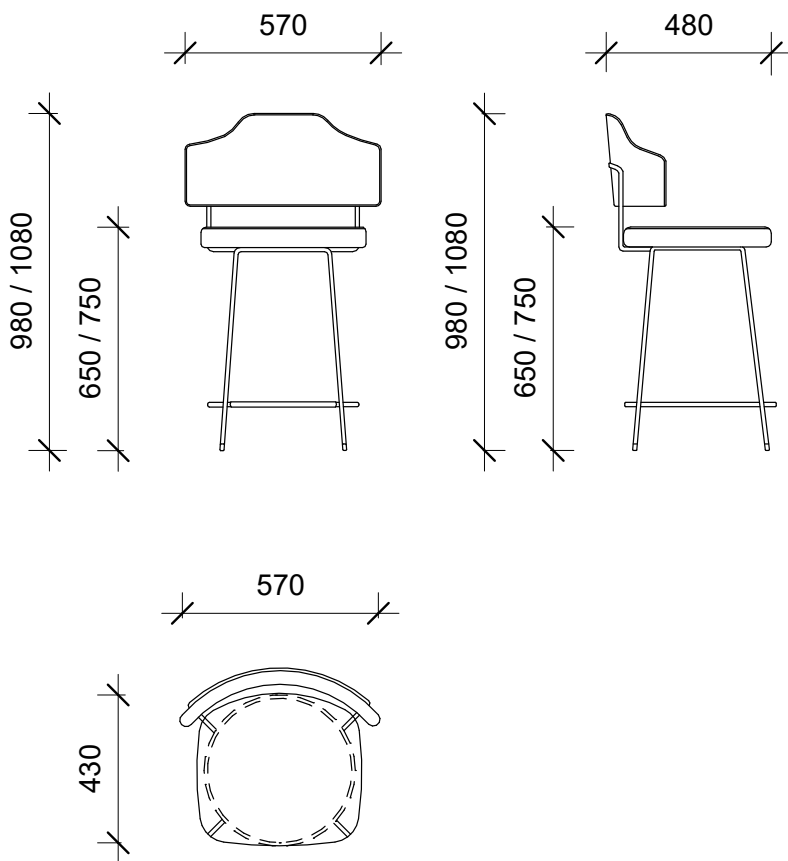

Care, Maintenance & Warranty

To ensure the longevity and integrity of your Grazia & Co product, we recommend following our care and maintenance guidelines. For detailed care instructions, warranty information and maintenance recommendations specific to your product, visit: www.graziaandco.com.au/care-maintenance-warranty

Technical Specifications

1. Diiva Deluxe with back