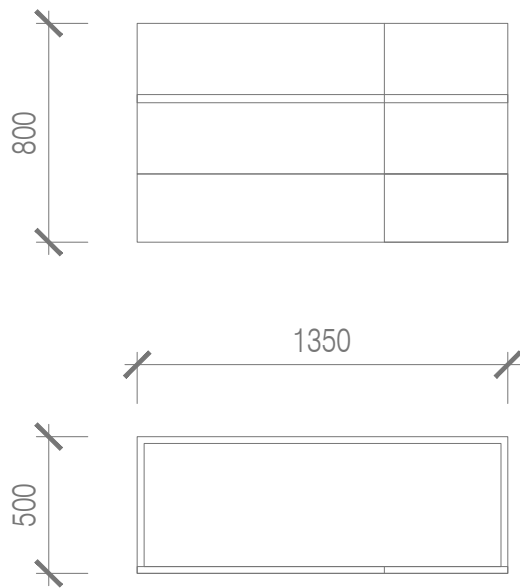

Technical Specifications

1. 1350L