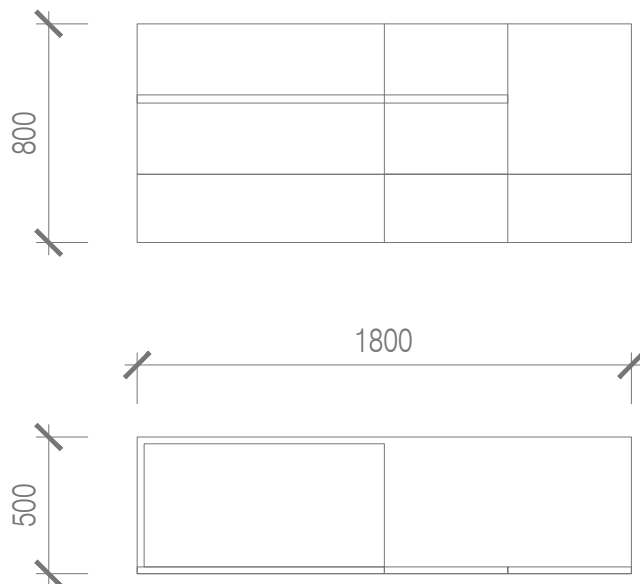

Ronnie sideboard

Year released 2018