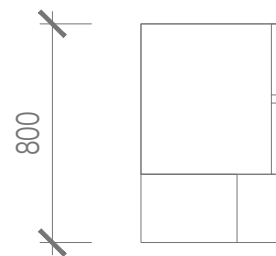

For detailed care instructions, warranty information and maintenance recommendations specific to your product, visit:

www.graziaandco.com.au/care-maintenance-warranty

Technical Specifications

1. 1350L

2. 1800L