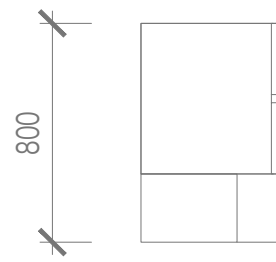

Technical Specifications

1. 1350L