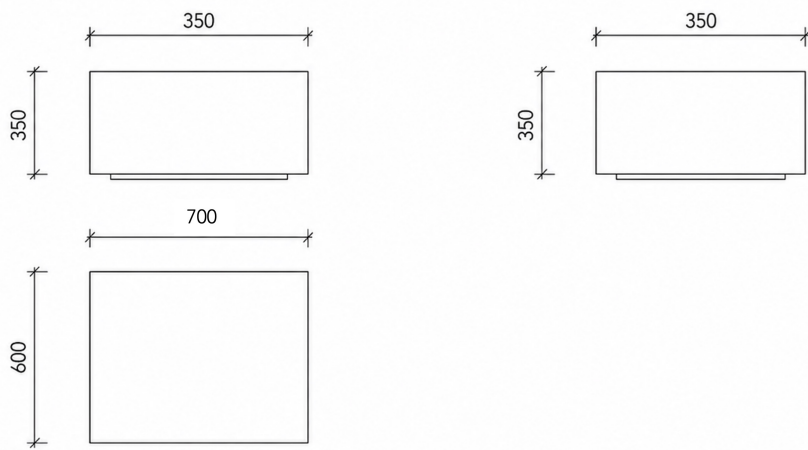

Technical Specifications

1

2

Slab Coffee Table