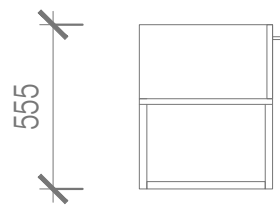

2 - standard