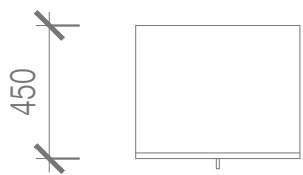

2 - standard