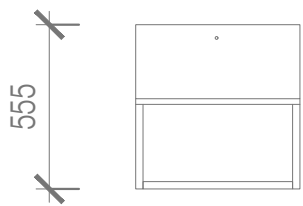

2 - standard