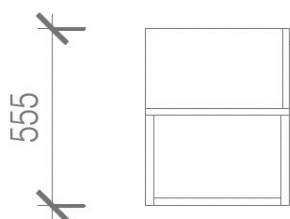

2 - standard