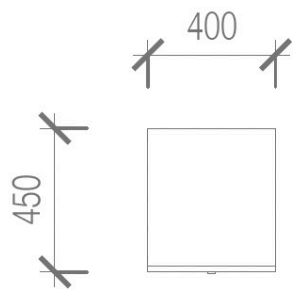

Technical Specifications

1 - junior