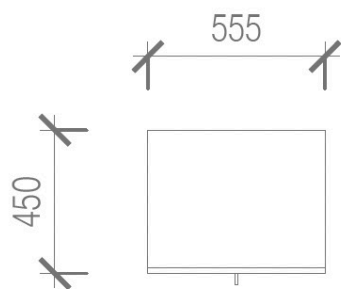

2 - standard