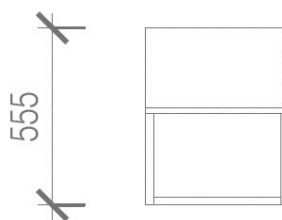

Technical Specifications

1 - junior