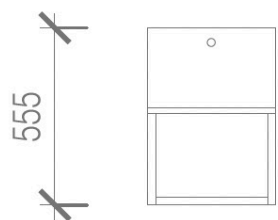

Technical Specifications

1 - junior