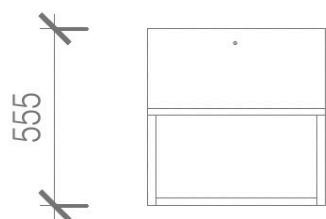

2 - standard