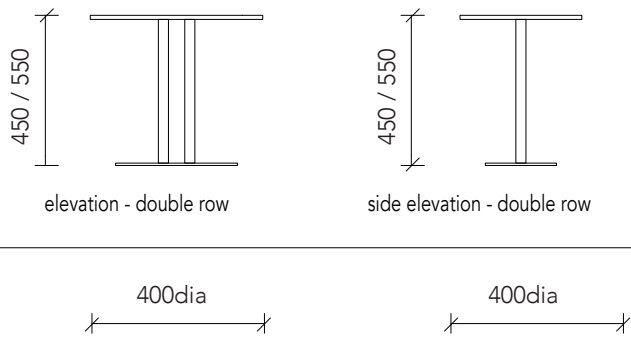

Tile Top

Beige Speckle

Earth Red

Lagoon

Solid Timber Top

Natural Oak

Walnut

Technical specifications