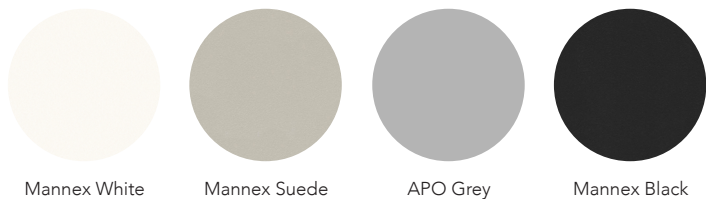

Frame specifications

House powder coat